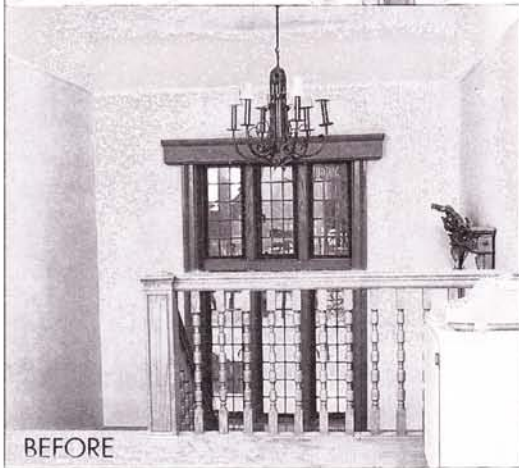

surrounded by warm woods to rich custom-cut carpets with classical motifs. Opulence and detail abound, while touches of whimsy make you smile.

The stairwell's soaring leaded glass window stands in sumptuous folds of fabric and trims. Another custom area carpet at the landing anchors numerous visual treats. Stroll to the right and discover a window niche with a built-in diamond tufted bench, cozy pillows and a filtered view to the back garden.